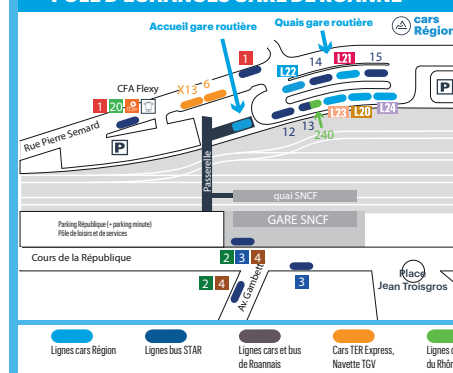

PRENDRE LE CAR À ROANNE

PÔLE D'ÉCHANGES GARE DE ROANNE

TRANSPORT À LA DEMANDE

Réservation

Les courses en TAD ne sont déclenchées qu'en cas de réservation. Les réservations se font par téléphone au 04 26 47 64 37. Réservations disponibles du lundi au vendredi de 8h à 18h et jusqu'à la veille de la course avant 15h. Le vendredi avant 15h pour réserver les samedis, dimanches et lundis.

Ponctualité et itinéraires

Comme pour l'ensemble du réseau Cars Région, les clients doivent se présenter au point d'arrêt au minimum 5 minutes avant l'horaire prévu. Les arrêts non réservés ne sont pas desservis. Il est possible que la desserte de l'arrêt d'arrivée s'effectue plus tôt que celle prévue à la réservation.

Tarification et accès au service

Les tarifs sont identiques à ceux des lignes régulières Cars Région. Les abonnements scolaires ne sont pas acceptés sur les TAD. Les usagers n'étant pas en mesure de présenter un abonnement, un titre 10 voyages ou de régler un titre unitaire pourront se voir refuser l'accès.

CALENDRIERS DES PÉRIODES

Les jours de circulation des services sont abrégés comme suit :
L : lundi* / **M** : mardi* / **Me** : mercredi* / **J** : jeudi* / **V** : vendredi* / **S** : samedi* / **DF** : dimanche et fêtes
* sauf jours de fête

Vacances scolaires

Toussaint : du lundi 23/10/2023 au vendredi 03/11/2023 inclus
Noël : du mardi 26/12/2023 au vendredi 05/01/2024 inclus
Hiver : du lundi 19/02/2024 au vendredi 01/03/2024 inclus
Printemps : du lundi 15/04/2024 au vendredi 26/04/2024 inclus
Été : du lundi 19/08/2024 au vendredi 23/08/2024 inclus

Vacances d'été cars Région

Du lundi 08/07/2024 au vendredi 16/08/2024

TARIFICATION

Ticket / **2€**
Carnet 10 tickets / **18€**
Abonnement mensuel / **40€**
Abonnement annuel / **400€**

Nouveau!

- De nombreuses réductions possibles
- Une tarification complémentaire STAS + Cars Région à prix attractifs.
- Des facilités d'achat (vente en ligne ou par simple envoi SMS) et de paiement (prélèvement mensuel)
- Votre ticket par SMS : Envoyez le numéro de la ligne cars Région (exemple : L11) par SMS au 93142

Renseignement - accessibilité : www.laregionvoustransporte.fr

Recevez des informations sur votre ligne par SMS
Pour vous inscrire : www.autocarsplanche.net

Suivez en temps réel les horaires de votre ligne en scannant le QR Code ci-contre avec votre smartphone!

Ne circule pas le 1er mai
Vendredi de l'Ascension (10/05/2024) : regarder les horaires de circulation du samedi

Ne prend pas en charge les objets volumineux

Application des tarifs de Roannais Agglomération

TRANSPORT À LA DEMANDE

Course déclenchée qu'en cas de réservation au 04 26 47 64 37. Réservations disponibles du lundi au vendredi de 8h à 18h et jusqu'à la veille de la course avant 15h. Le vendredi avant 15h pour réserver les samedis, dimanches et lundis.

Vous pouvez prendre connaissance de toutes les correspondances de cette ligne avec les autres liaisons cars Région ou d'autres réseaux sur www.oura.com

Renseignements horaires
www.laregionvoustransporte.fr